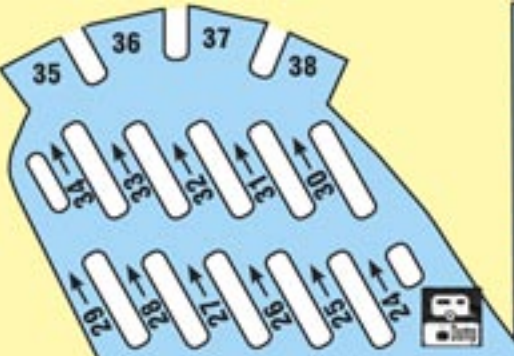

PRIVATE DRIVE